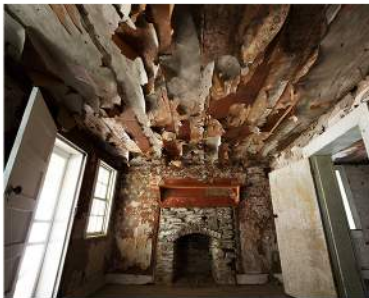

Sean Sparbanie
of Knoxville, TN
Memory
Human Experience, 16x20, $600